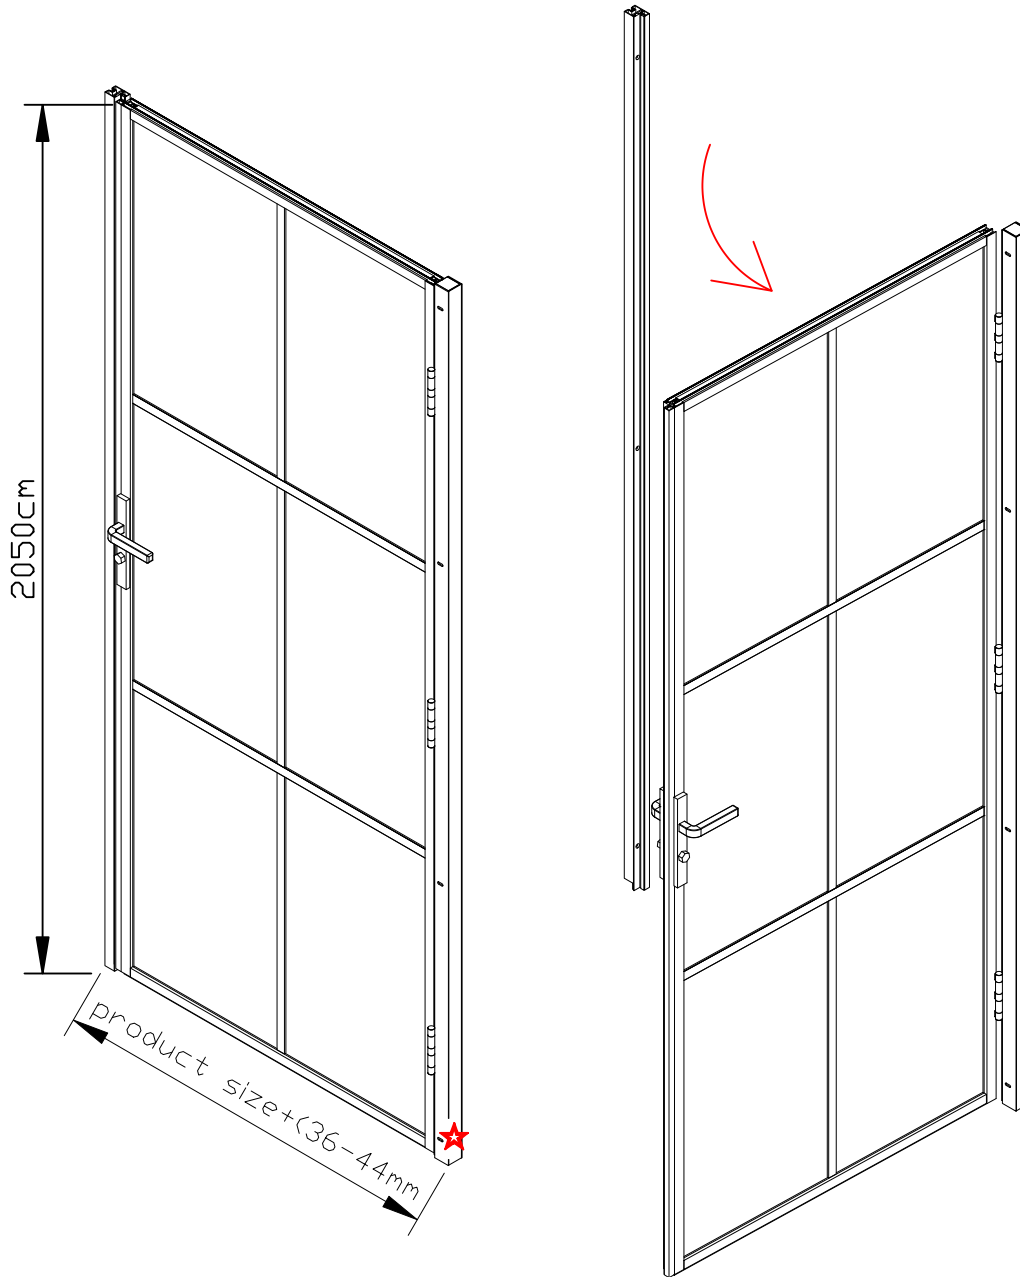

One S1G with extra composite magnetic stripe

set point QTY:

For example
product size: 900door
Install size:936mm-944mm