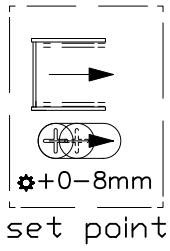

# PNG+ PNG installed middle of two wall

set point QTY:

☆☆☆☆

For example  
product size: 900wall+900wall+Corner  
Install size:1845mm-1877mm