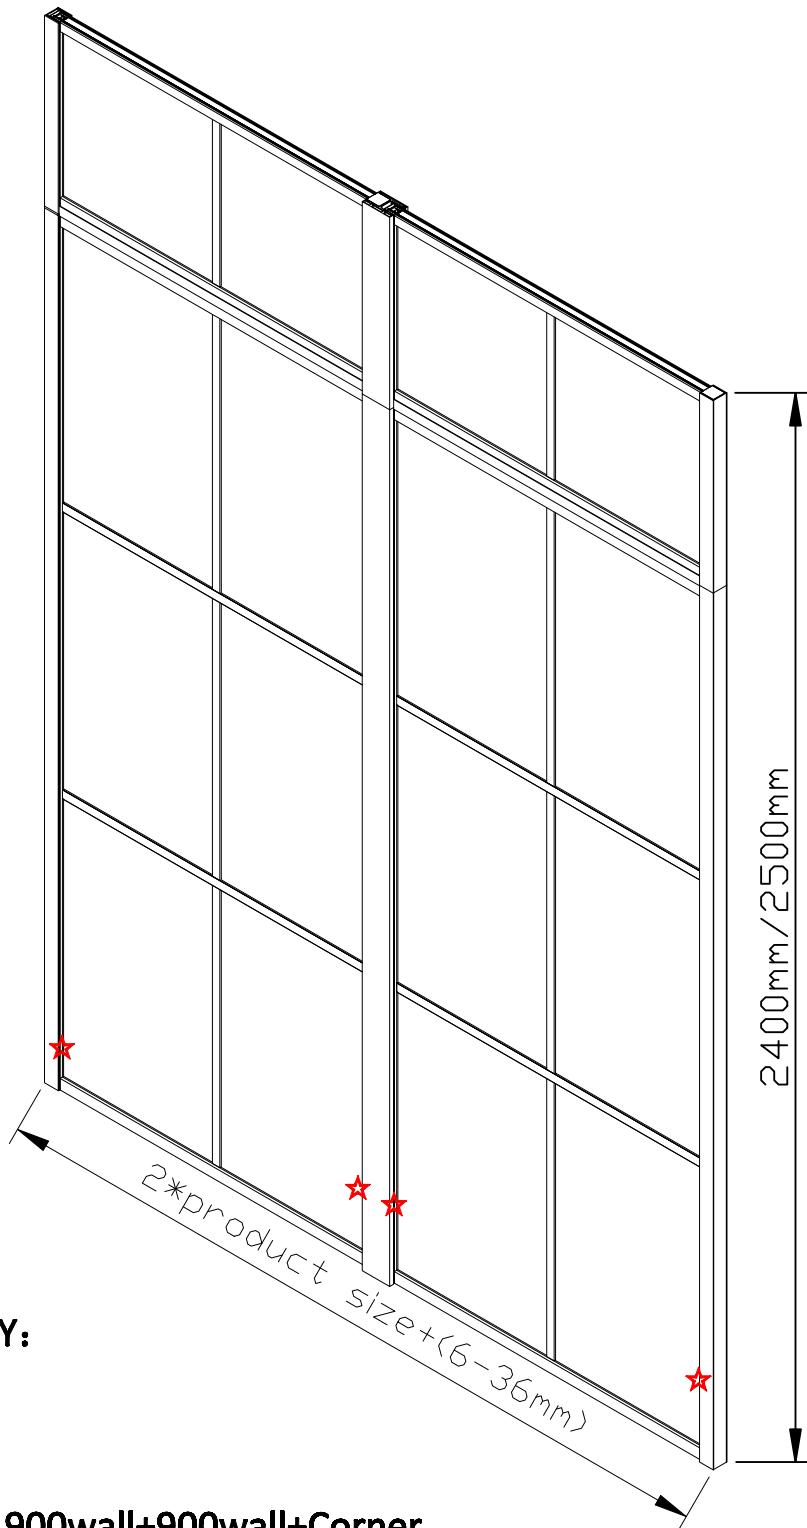

# PNG+ PNG installed middle of two wall

set point QTY:

☆☆☆☆

For example  
product size: 900wall+900wall+Corner  
Install size:1845mm-1877mm