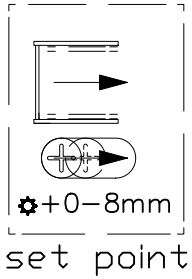

PNG+S1G
installed middle of two wall

set point QTY:

☆☆

For example
product size: 900door+900wall
Install size:1800mm-1816mm