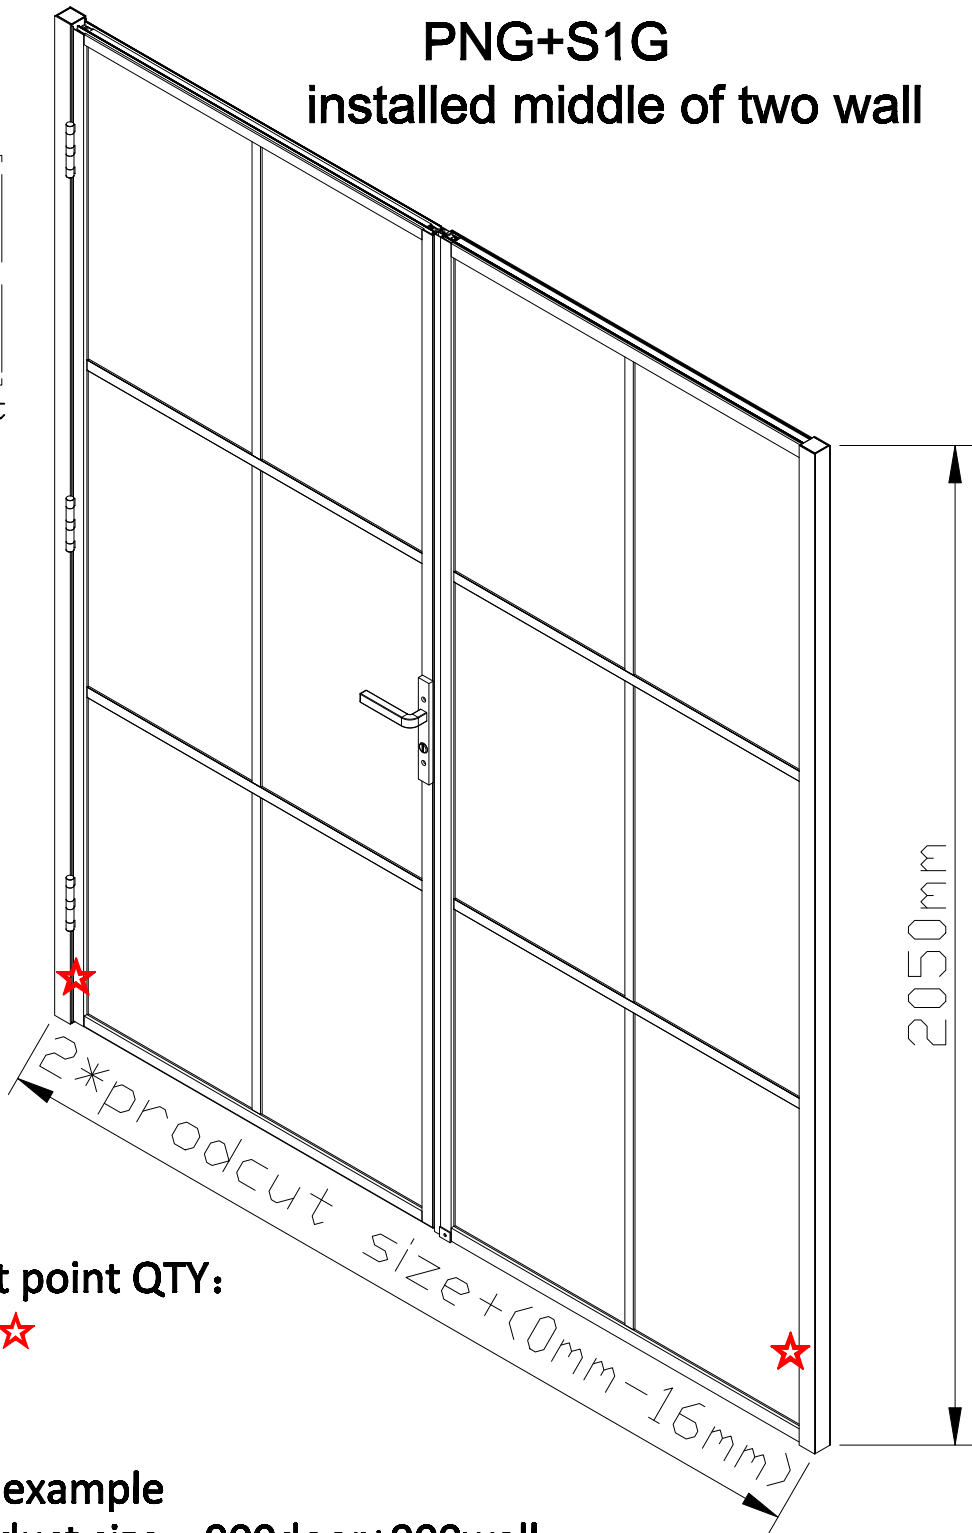

PNG+S1G
installed middle of two wall

set point QTY:

☆☆

For example
product size: 900door+900wall
Install size:1800mm-1816mm